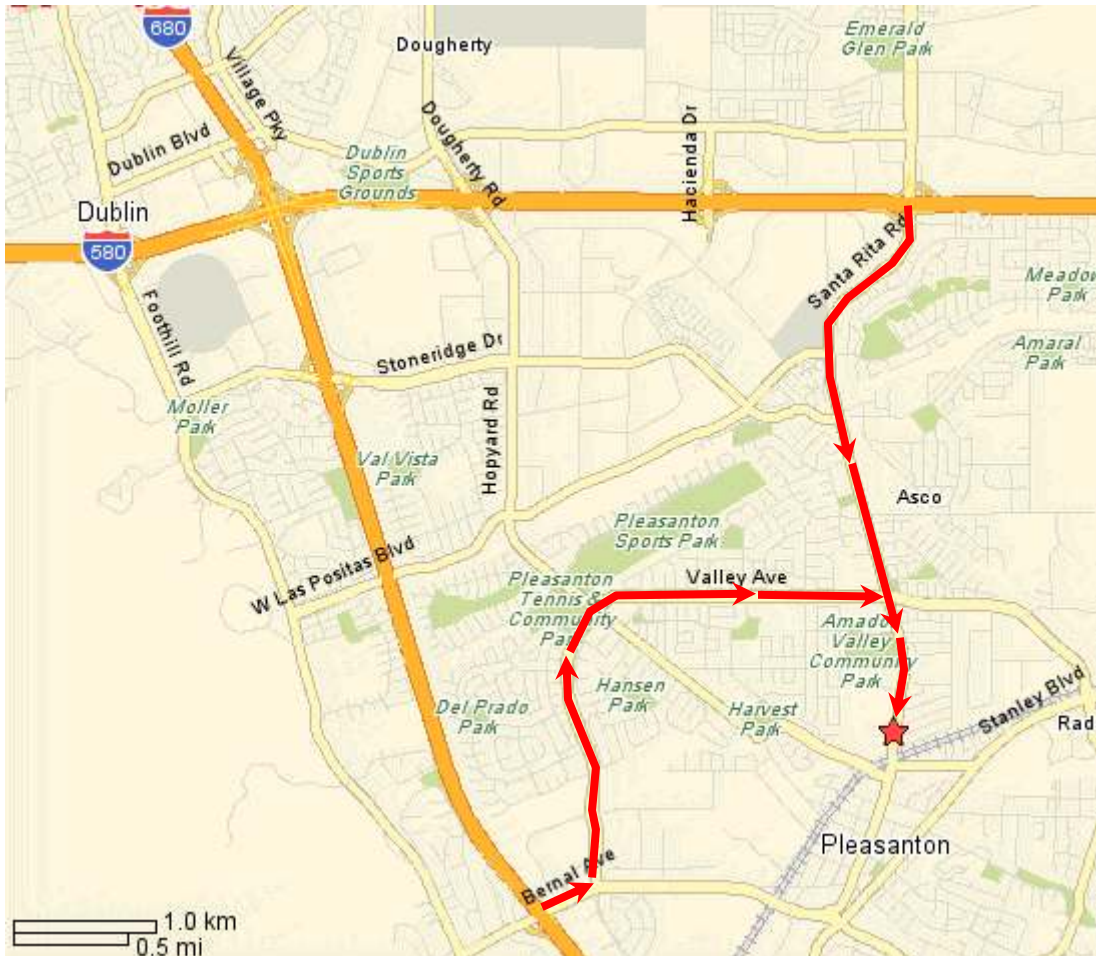

Bus Route to Amador Valley High School

Address: 1155 Santa Rita Road

From 580 East or West:

- Exit at Santa Rita/Tasajara Rd
- Go South on Santa Rita
- Follow Santa Rita for about 3 miles
- School Parking Lot is just past the Post Office on right

From 680 North or South:

- Exit At Bernal Av.
- Go East on Bernal Av.
- Make a Left On Valley Av. (appx 1/4 mile - 1st major cross street)
- Follow Valley All The Way To Santa Rita Rd.
- Turn Right onto Santa Rita Rd.
- School Parking Lot is just past the Post Office on right